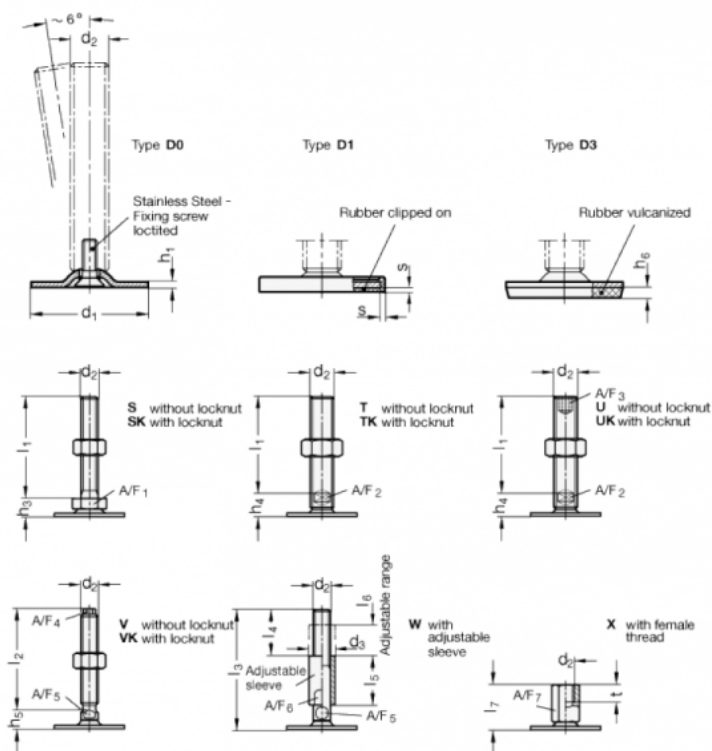

Data Sheet

Article number: 204180M16125D1UK

Description: E+G levelling foot
GN 41-80-M16-125-D1-UK

Note: UK With nut, Hexagon socket at the top, Wrench flat at the bottom

Measures

$$A/F2 = 12$$

$$s = 2$$

$$A/F3 = 8$$

$$d1 = 80$$

$$d2 = M16$$

$$h1 = 3$$

$$h4 = 18$$

$$h6 =$$

$$l1 = 125$$